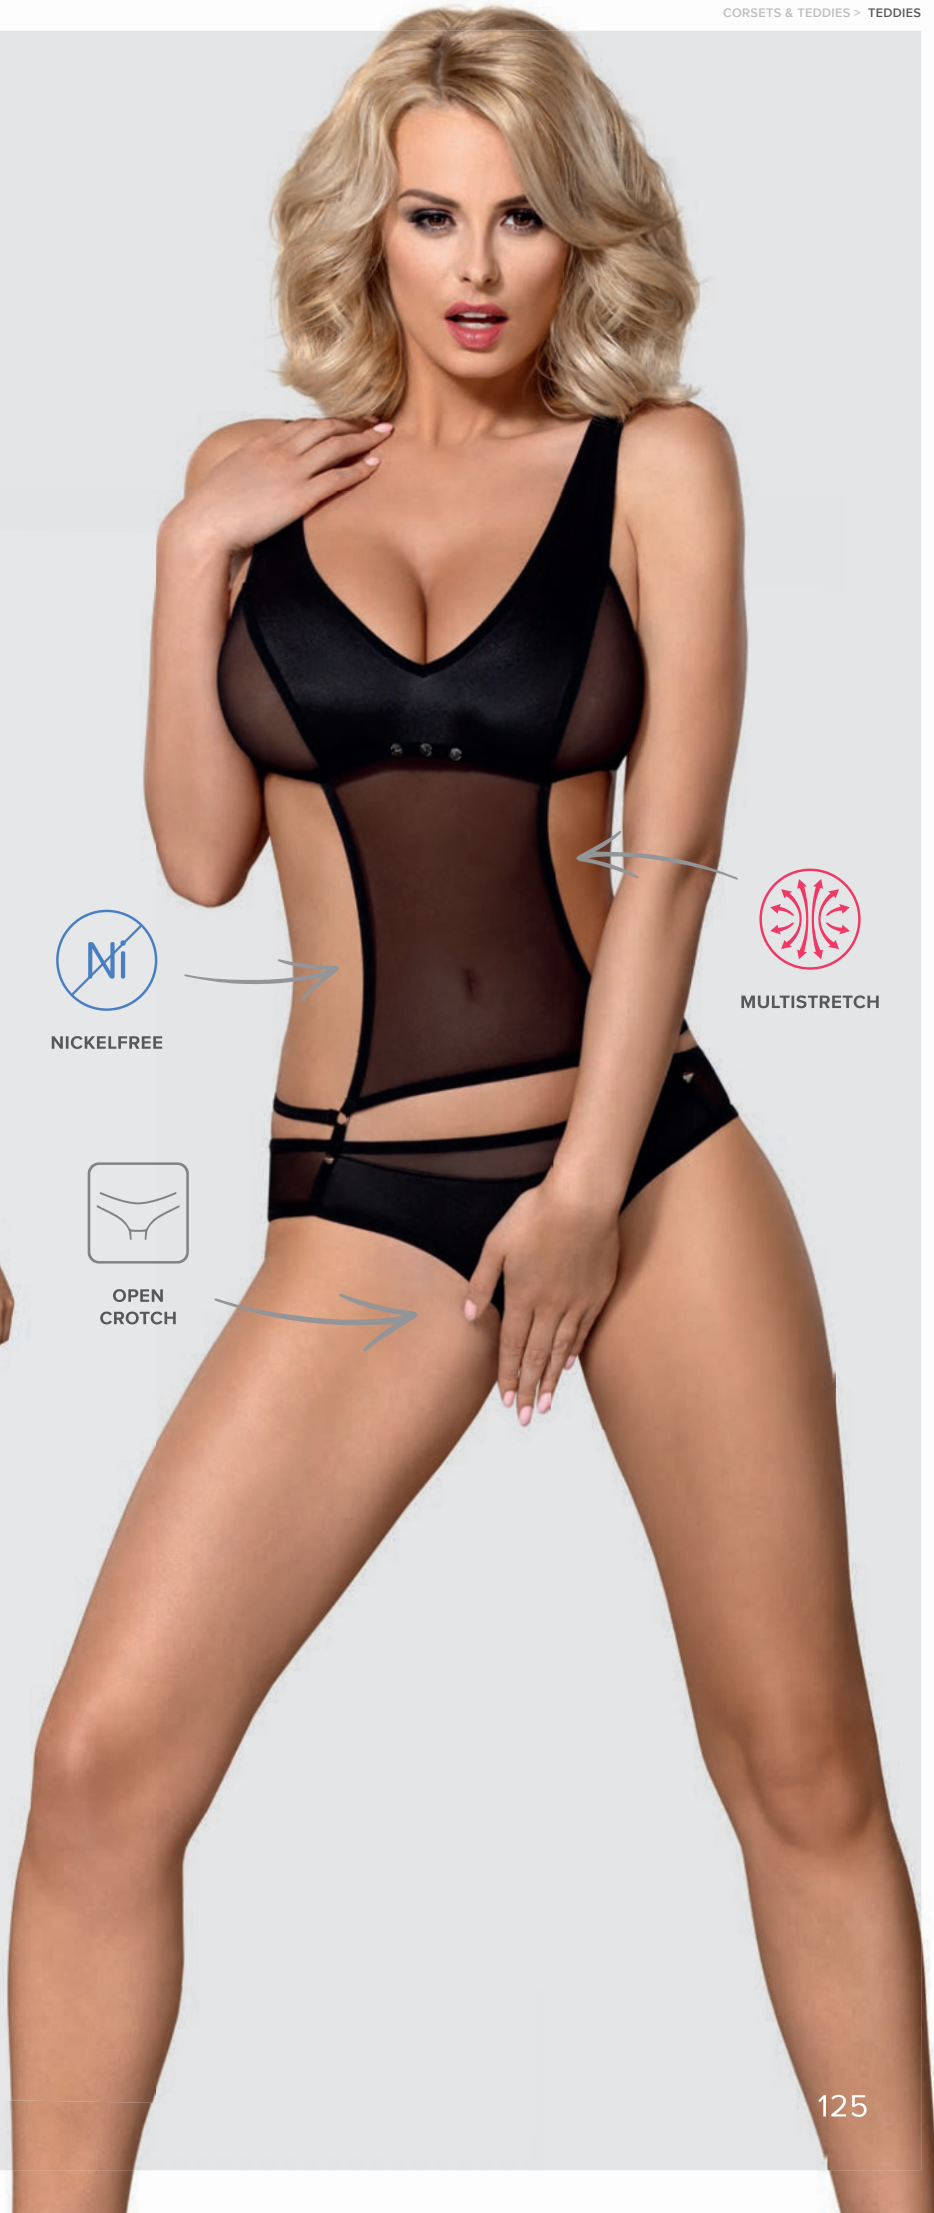

NEW
NOVEMBER 2017

823-TED-1

S/M 5449 L/XL 5463

CROTCHLESS TEDDY

ADJUSTABLE STRAPS

ADJUSTABLE CLOSURE

NICKELFREE

MULTISTRETCH

OPEN CROTCH