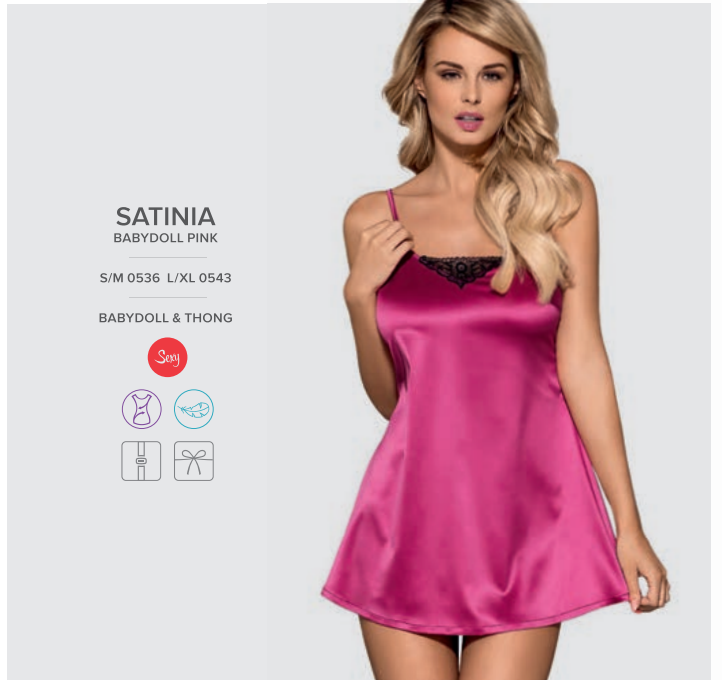

SATINIA
BABYDOLL PINK

S/M 0536 L/XL 0543

BABYDOLL & THONG