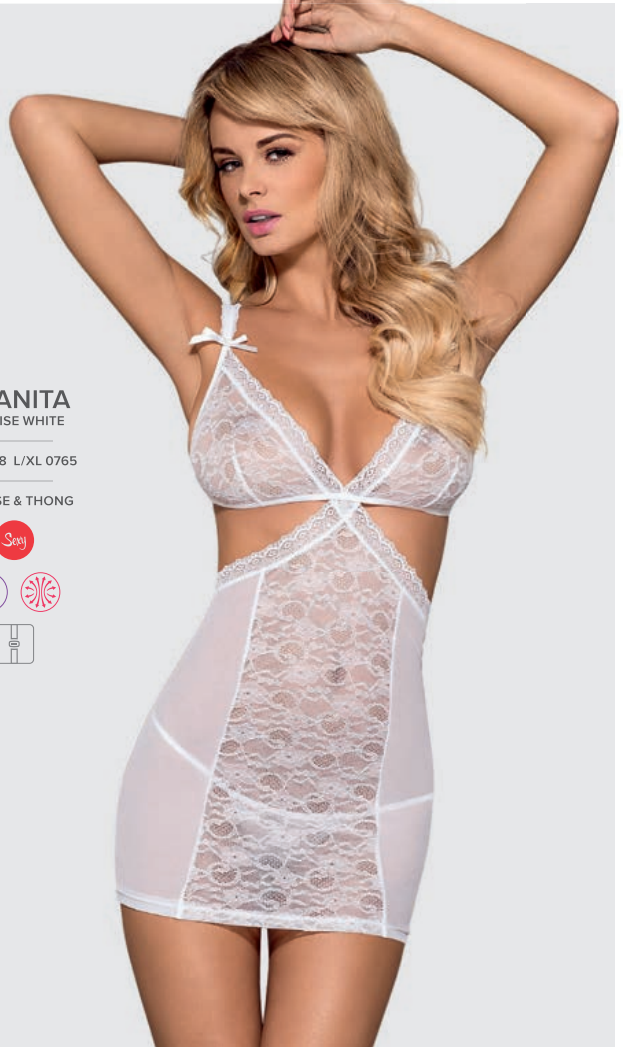

SWANITA
CHEMISE WHITE

S/M 0758 L/XL 0765

CHEMISE & THONG