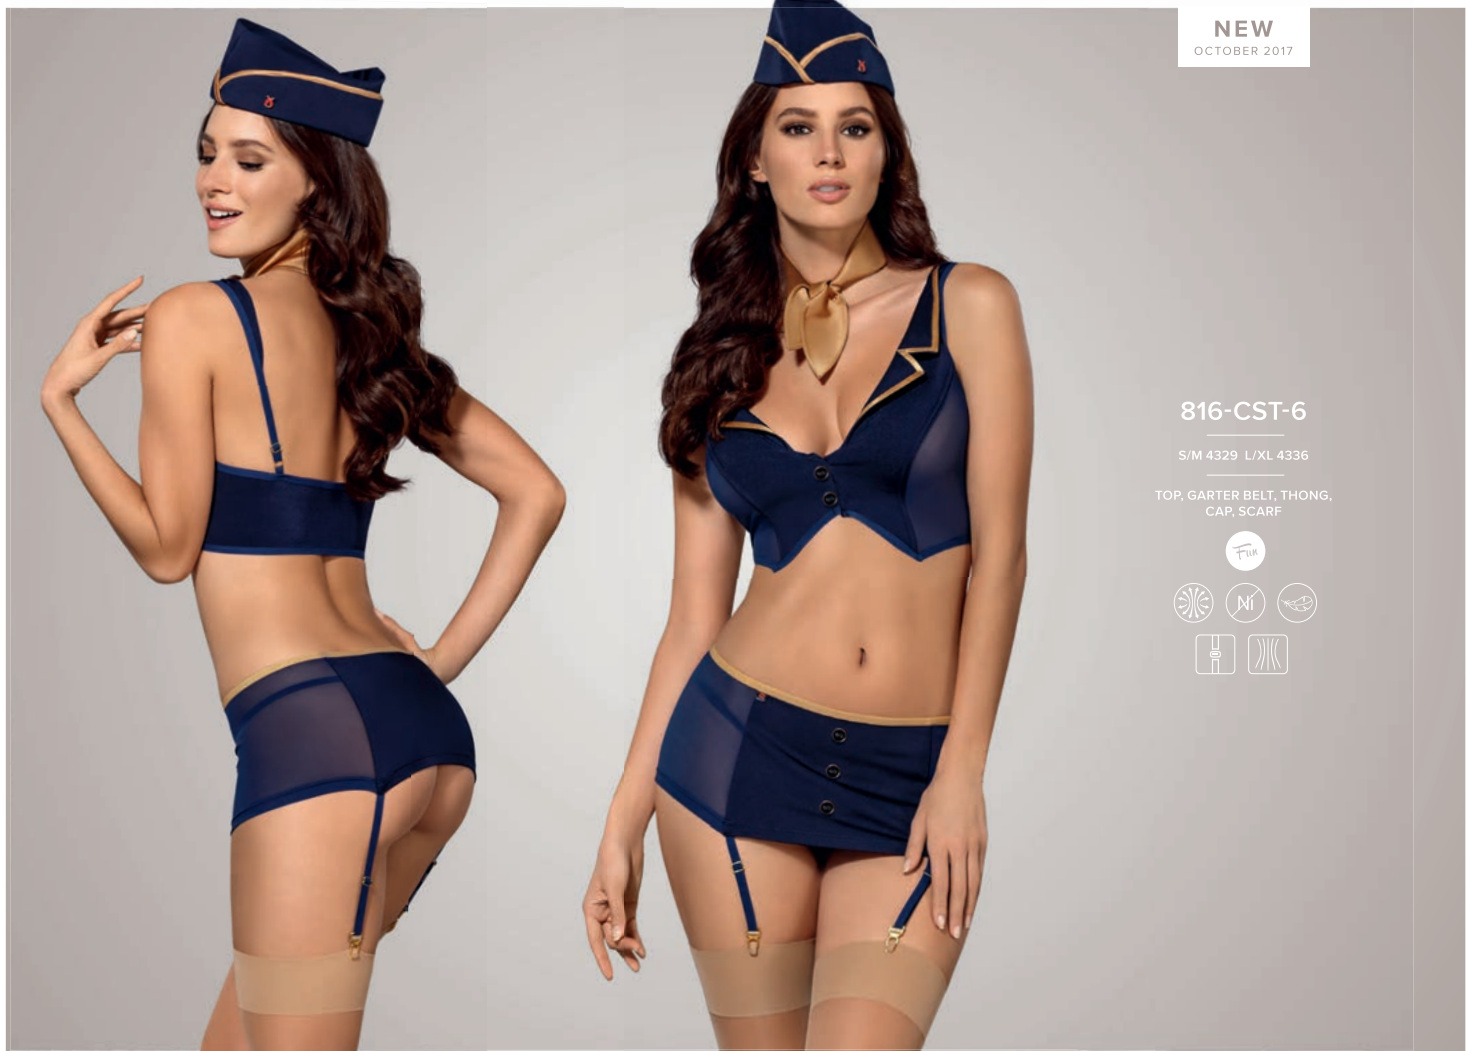

NEW
OCTOBER 2017

816-CST-6

S/M 4329 L/XL 4336

TOP, GARTER BELT, THONG,
CAP, SCARF