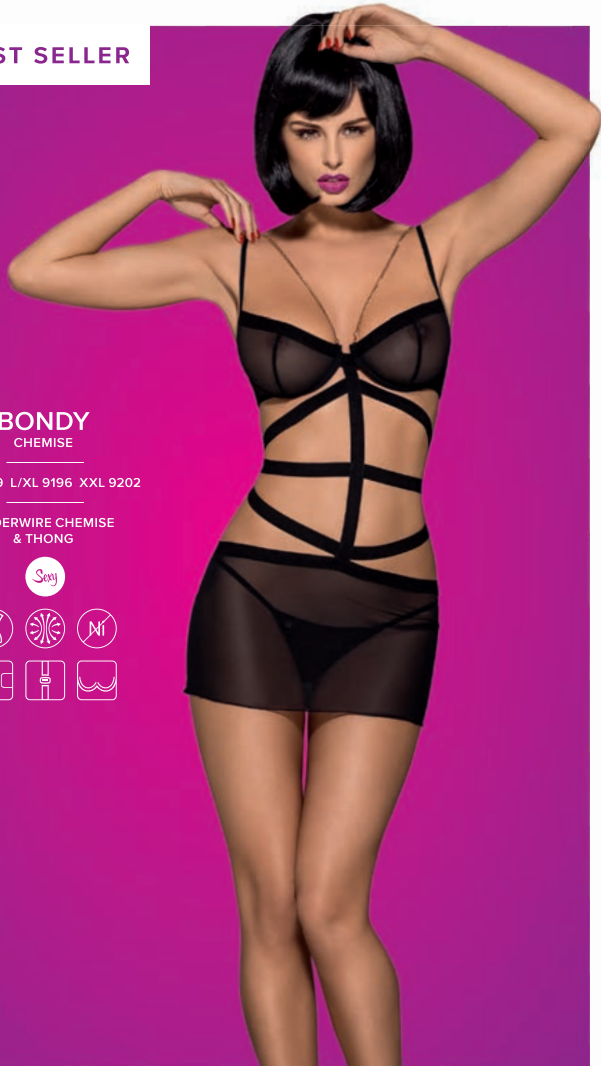

**NEW**  
NOVEMBER 2017

ADJUSTABLE  
STRAPS

**818-CHE-1**

S/M 4572 L/XL 4589

CHEMISE & THONG

NICKELFREE

MULTISTRETCH

**BEST SELLER**