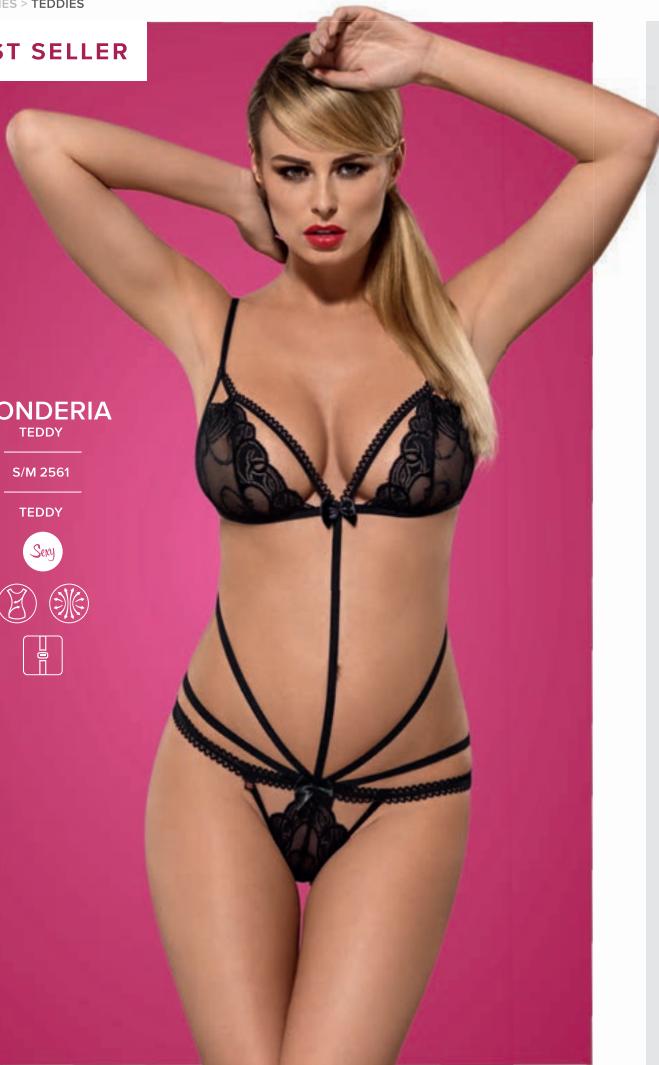

BEST SELLER

WONDERIA
TEDDY

S/M 2561

TEDDY