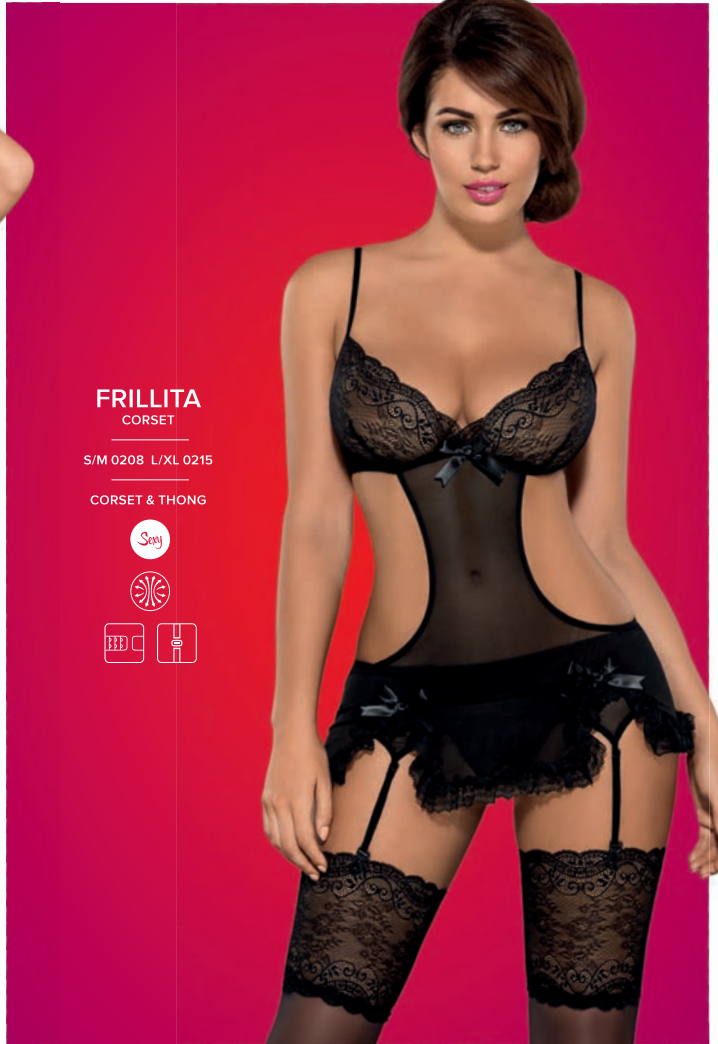

FRILLITA
CORSET

S/M 0208 L/XL 0215

CORSET & THONG