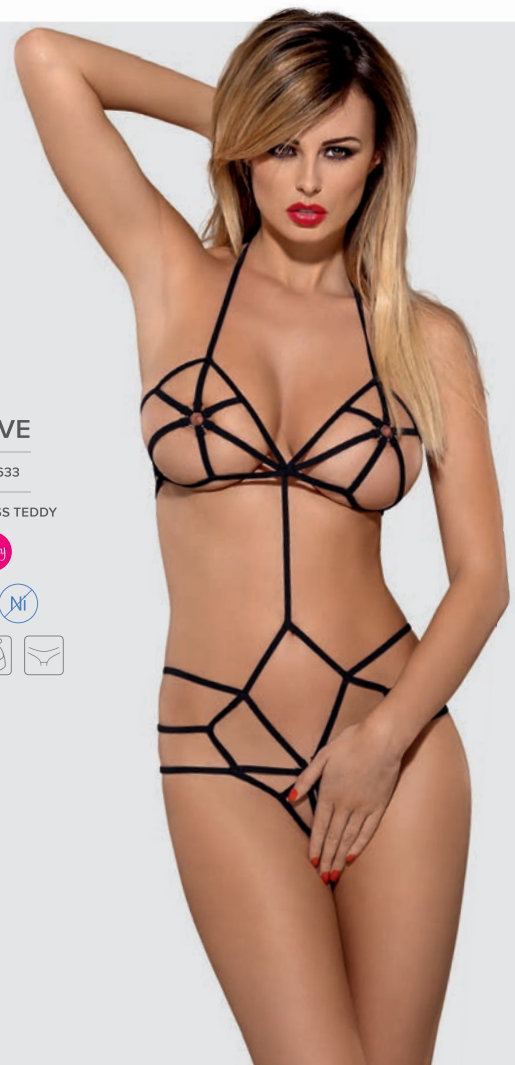

HALTER-NECK  
LACING

MULTISTRETCH

NICKELFREE

OPEN  
CROTCH

ADJUSTABLE  
CLOSURE

**BEST SELLER**

**WONDERIA**  
TEDDY

S/M 2561

TEDDY

**SLAVE**

S/M 3633

CROTCHLESS TEDDY

**SCANDALIA**

S/M 3100 L/XL 3124

TEDDY

**BEST SELLER**